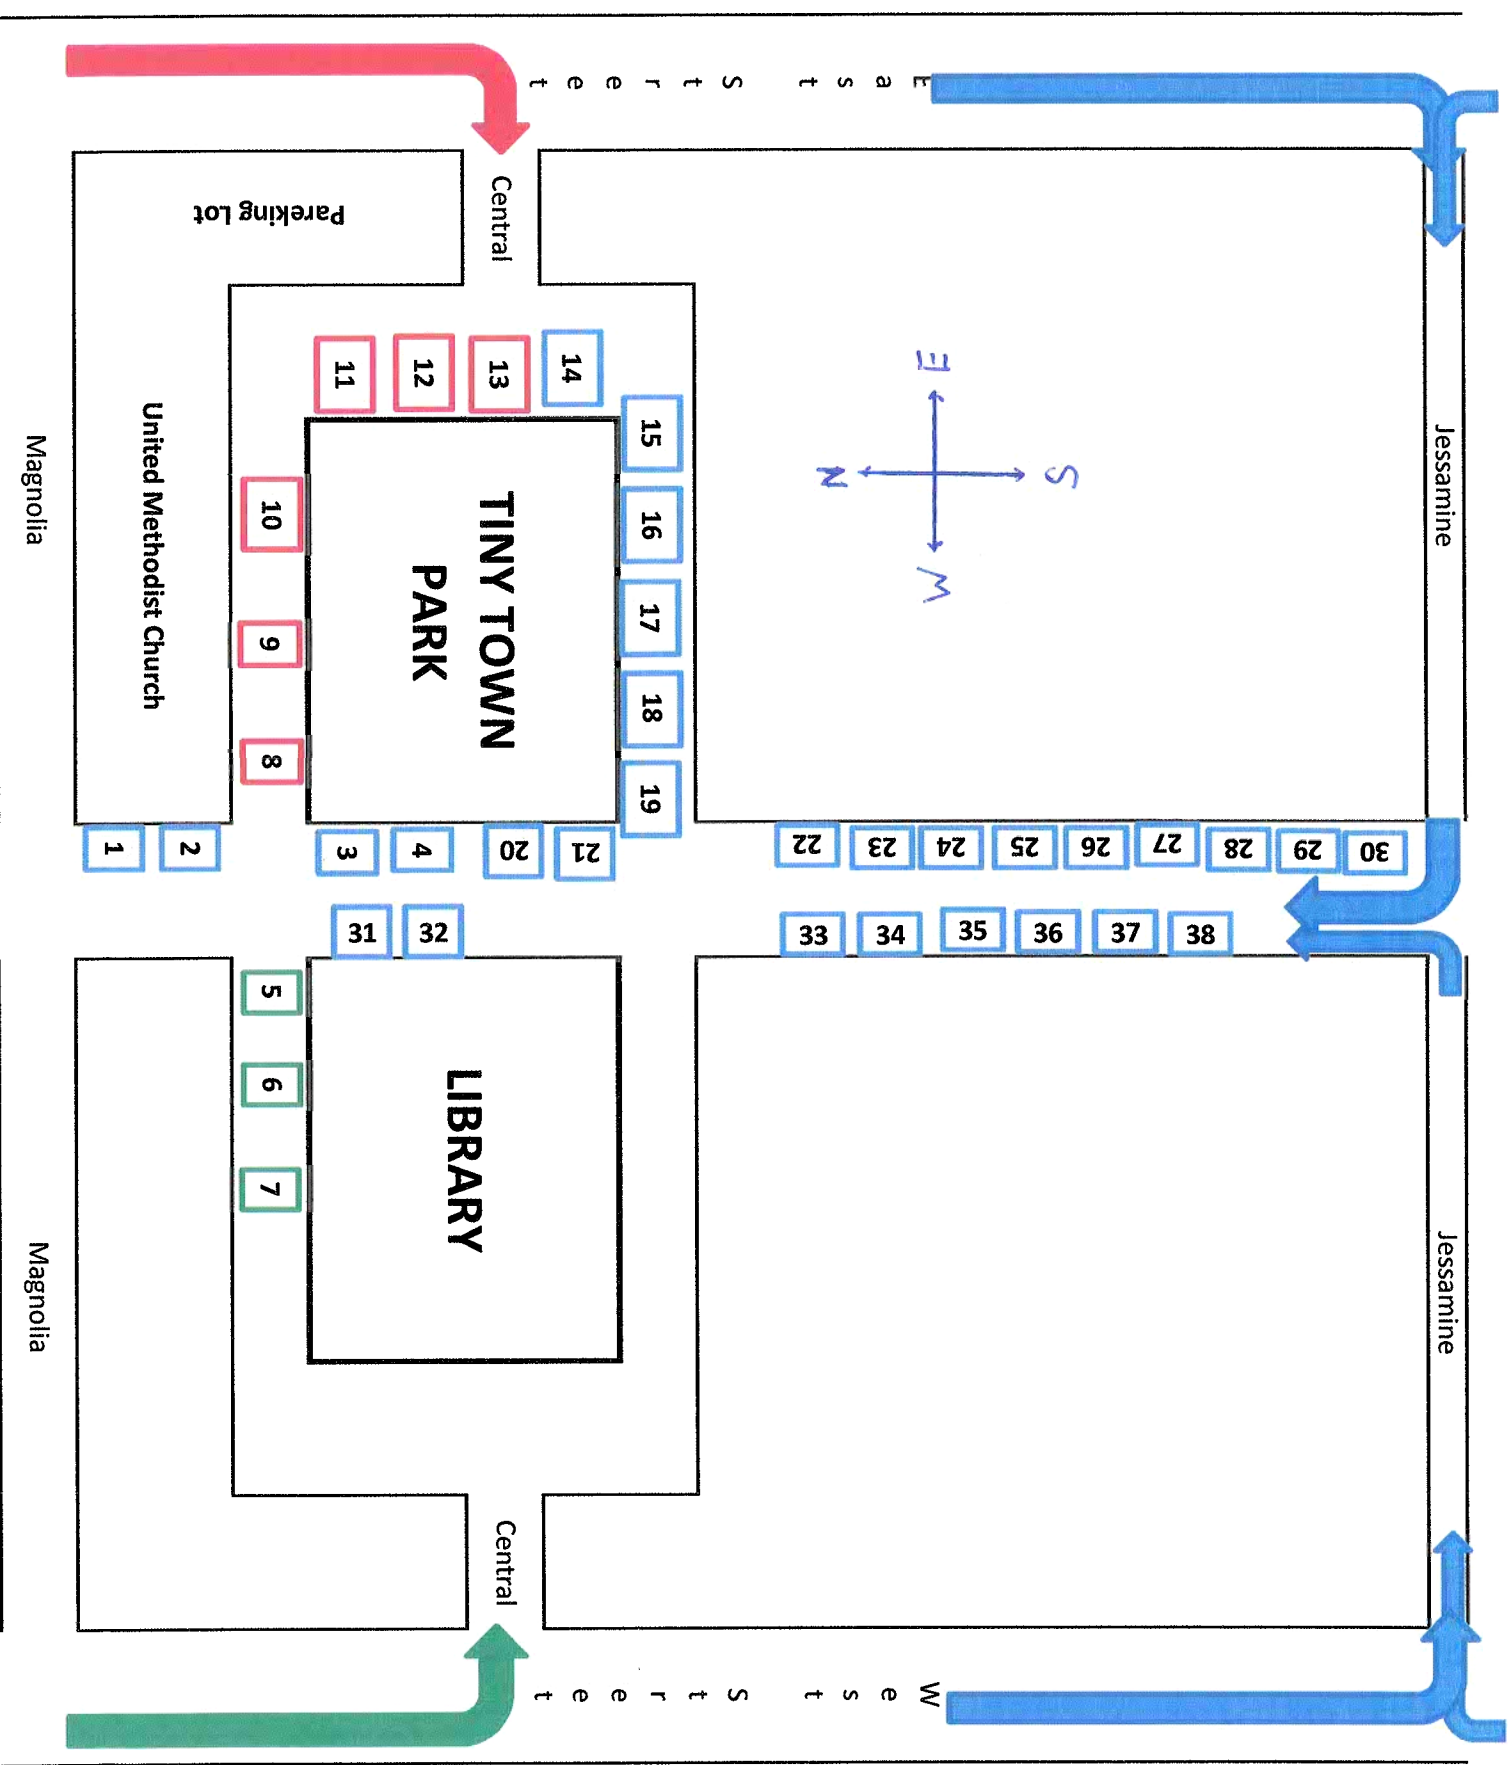

2011

Thirteenth Annual La Feria Lighted Christmas Parade

FINAL Line-up

color coded to layout map

ORGANIZATION

V	1.	La Feria PD (2) Unit	
V	2.	La Feria VFD (1) Unit	F-250
V	3.	Mayor & Commissioners	30'
M	4.	Boy Scouts Troop/ Cub Scout Pack - Color Guard	29 Walkers
M	5.	La Feria Lion & Lionette & Cheerleaders	19
B	6.	La Feria High School Marching Band	150 Walkers
M	7.	La Feria Gold Star Drill Team	18
F	8.	Sam Houston Elementary	34'
F	9.	David Sanchez Elementary	40'
M	10.	David Sanchez Elementary	313 Walkers
F	11.	First United Methodist Church	35'
M	12.	W.B. Green Jr, High Cheerleaders	12 Walkers
B	13.	W.B. Green Jr. High Marching Band	90 Walkers
V	14	Army Dooley w/ GI John	
F	15.	C. E. Vail Elementary	30'
M	16.	C. E. Vail Elementary	85
F	17.	Santa Rosa United Methodist Church	25' + Jeep
F	18.	Christ inOur Midst Church	25'
F	19.	Noemi Dominguez Elementary	20' + F250
M	20.	Noemi Dominguez Elementary	50 Walkers
F	21.	La Feria 4-H	25' + F250
GCF	22.	VIP-La Feria RV Park (10 Carts)	80'
V	23.	La Feria High School Homecoming Queens & Princess	3 Cars
F	24.	Judge Adam Gonzales (JP)	25'
F	25.	Communities in Schools	16' + Chevy Ext Cab
V	26.	Therapy Junction	2 Mini-Vans
M	27.	La Feria High School Spanish Club	20 walkers
H	28.	La Feria News	3 Horses w/buggy
F	29.	J C Wing Co.	18' + Truck
F	30.	La Feria FFA	35'
F	31.	La Feria Academy	12' + Truck
F	32.	Professional Medical Supplies	30'
F	33	Carlos R Masso	20'
F V	34.	Cameron County Constable Pct 5	36' + 3 Units
V	35.	Los Castigadores Car Club	10 Cars
V	36.	Southern Justice LE MC	12 Motorcycles
V	37.	Cameron County Constable Pct 7	2 Trucks and 3 Cars
V	38.	Santa	Fire Engine

Red = Tiny Town Park

Green = Library

Blue = FM 506

LEGEND:

B = Band F = Float* M = Marching Unit V = Vehicle FV=Float w/vehicles

GC = Golf Cart GCF = Golf Cart Float H = Horse

*** Number = Length of Float**

Jessamine

Jessamine

West Street

West Street

Central

Central

**TINY TOWN
PARK**

LIBRARY