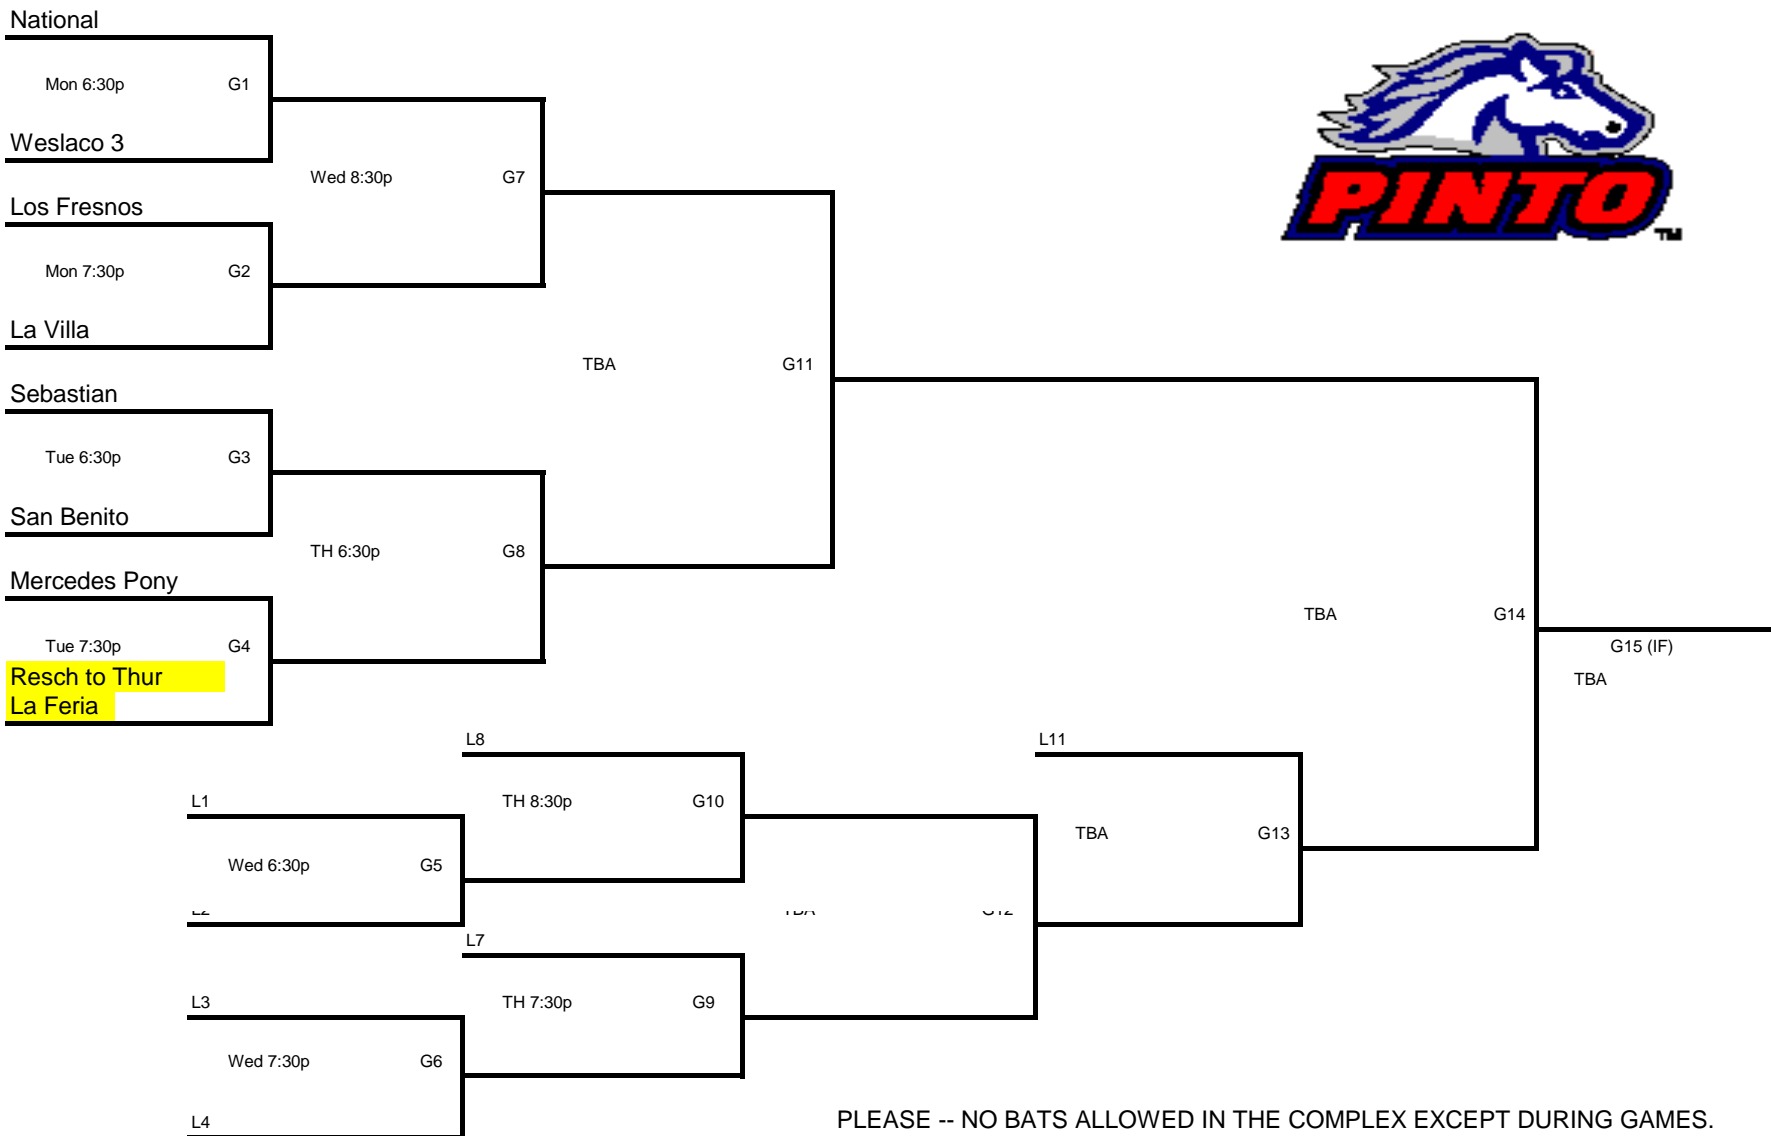

PONY GIRLS SOFTBALL INVITATIONAL TOURNAMENT BRACKET
 8-TEAM DOUBLE ELIMINATION
 June 6 - 11, 2016 Wilson Sports Complex

PLEASE -- NO BATS ALLOWED IN THE COMPLEX EXCEPT DURING GAMES.
 NO BAT STICKS ALLOWED AT ANYTIME.

- Team 1 National
- Team 2 Weslaco 3
- Team 3 Los Fresnos
- Team 4 La Villa
- Team 5 Sebastian
- Team 6 San Benito
- Team 7 Mercedes Pony
- Team 8 La Feria

- Game 1 Mon 6:30p
- Game 2 Mon 7:30p
- Game 3 Tue 6:30p
- Game 4 Tue 7:30p
- Game 5 Wed 6:30p
- Game 6 Wed 7:30p
- Game 7 Wed 8:30p
- Game 8 TH 6:30p

- Game 9 TH 7:30p
- Game 10 TH 8:30p
- Game 11 TBA
- Game 12 TBA
- Game 13 TBA
- Game 14 TBA
- Game 15 TBA