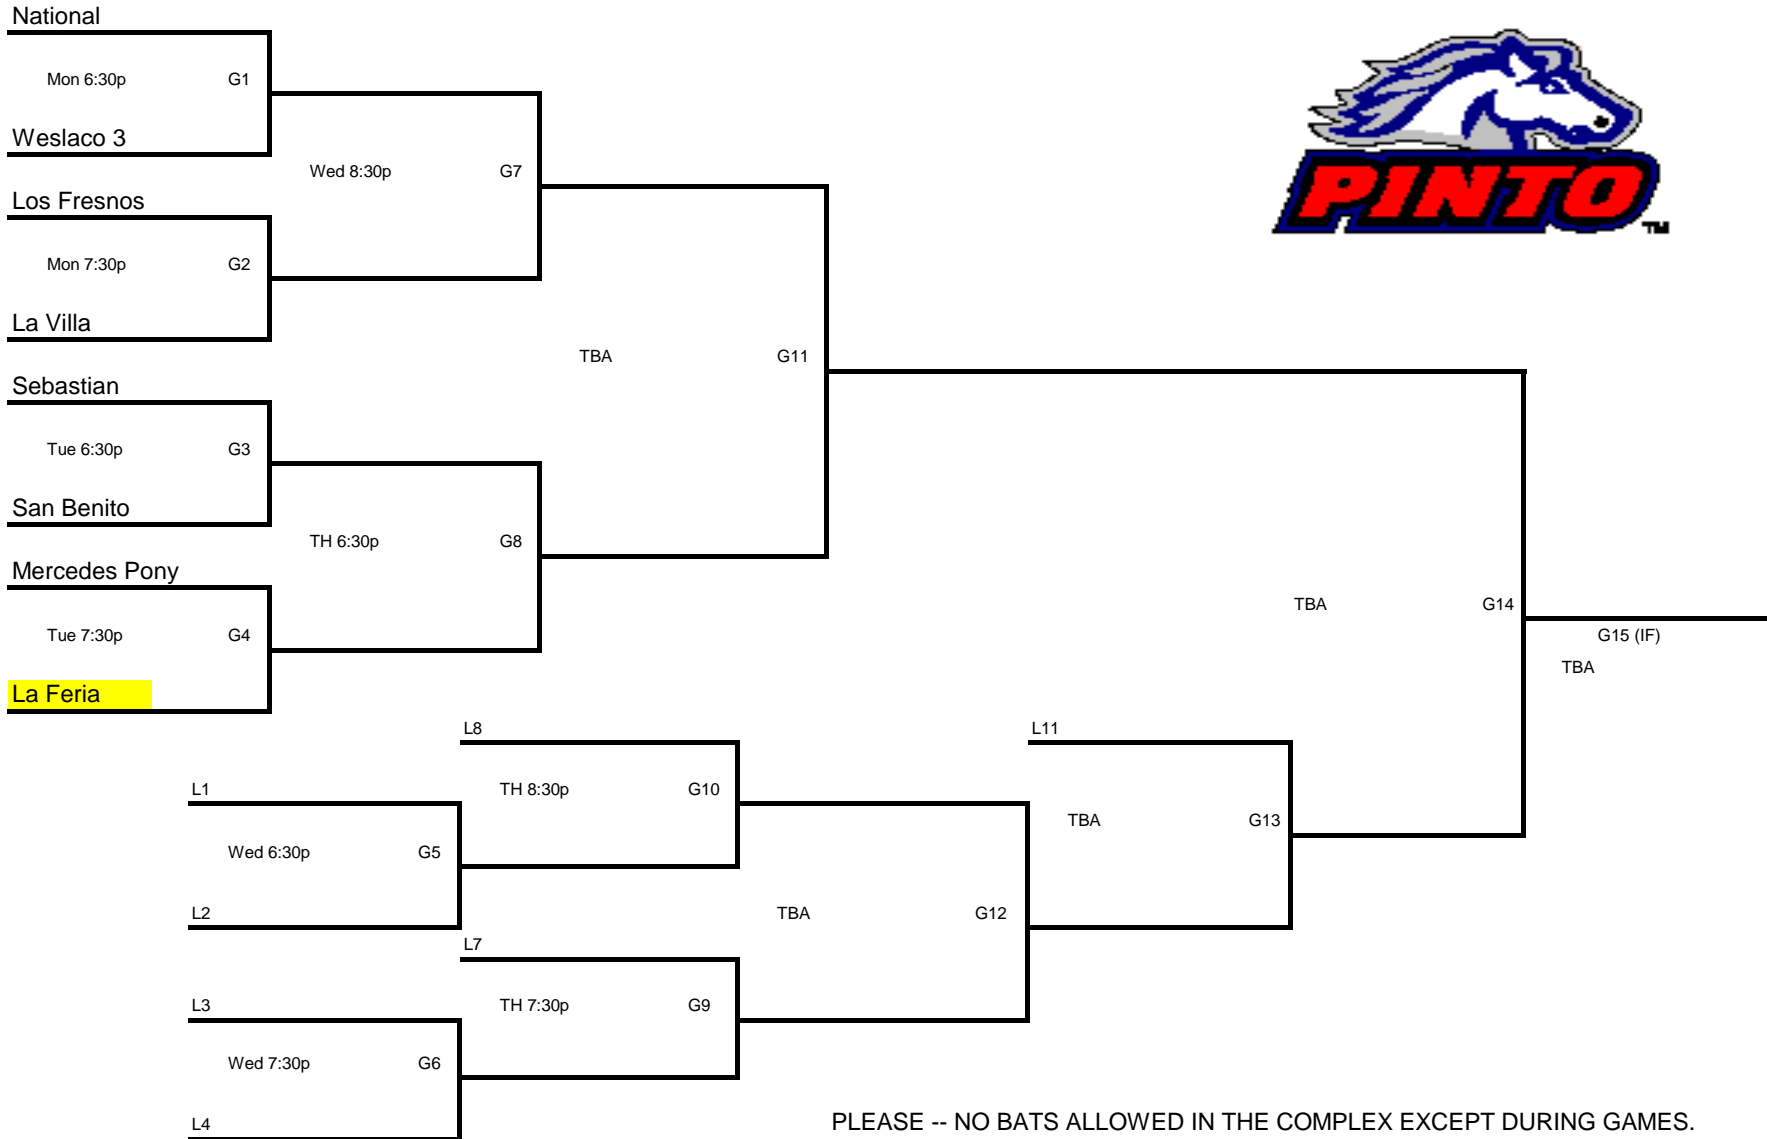

PONY GIRLS SOFTBALL INVITATIONAL TOURNAMENT BRACKET
 8-TEAM DOUBLE ELIMINATION
 June 6 - 11, 2016 Wilson Sports Complex

PLEASE -- NO BATS ALLOWED IN THE COMPLEX EXCEPT DURING GAMES.
 NO BAT STICKS ALLOWED AT ANYTIME.

- Team 1 National
- Team 2 Weslaco 3
- Team 3 Los Fresnos
- Team 4 La Villa
- Team 5 Sebastian
- Team 6 San Benito
- Team 7 Mercedes Pony
- Team 8 La Feria

- Game 1 Mon 6:30p
- Game 2 Mon 7:30p
- Game 3 Tue 6:30p
- Game 4 Tue 7:30p
- Game 5 Wed 6:30p
- Game 6 Wed 7:30p
- Game 7 Wed 8:30p
- Game 8 TH 6:30p

- Game 9 TH 7:30p
- Game 10 TH 8:30p
- Game 11 TBA
- Game 12 TBA
- Game 13 TBA
- Game 14 TBA
- Game 15 TBA