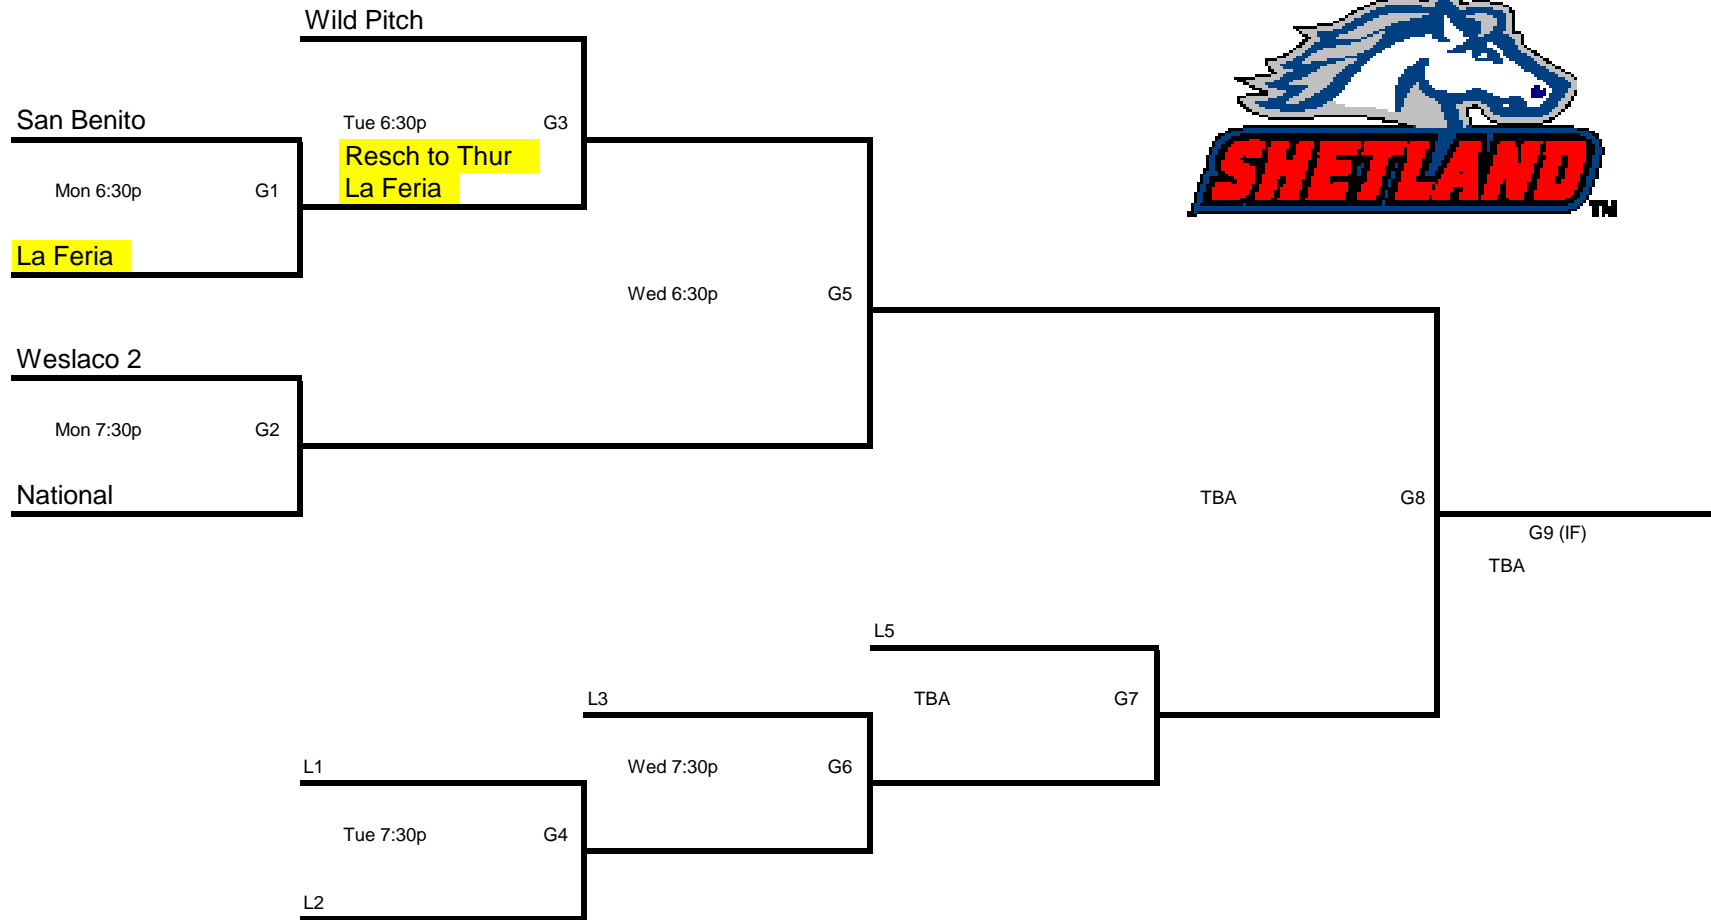

PONY GIRLS SOFTBALL INVITATIONAL TOURNAMENT BRACKET
 5-TEAM DOUBLE ELIMINATION
 June 6 - 11, 2016 San Benito Stokey Park

PLEASE -- NO BATS ALLOWED IN THE COMPLEX EXCEPT DURING GAMES.
 NO BAT STICKS ALLOWED AT ANYTIME.

- Team 1 San Benito
- Team 2 La Feria
- Team 3 Weslaco 2
- Team 4 National
- Team 5 Wild Pitch

- Game 1 Mon 6:30p
- Game 2 Mon 7:30p
- Game 3 Tue 6:30p
- Game 4 Tue 7:30p
- Game 5 Wed 6:30p
- Game 6 Wed 7:30p
- Game 7 TBA
- Game 8 TBA
- Game 9 TBA